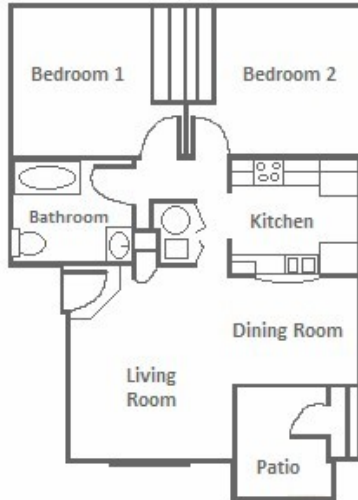

A Somerset Pacific LLC Managed Property

2 Bedroom/1 Bath 880 sqft