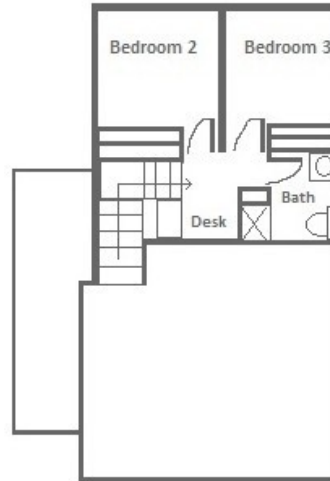

Apartment Features

- Featuring 3 Bdr Townhomes
- Fully Equipped Kitchens
- Energy Star Appliances
- Central A/C & Heating
- Washer & Dry Hookups
- Patios/Balconies
- Private Locking Storage
- Carpet/Vinyl
- Window Coverings
- Water & Trash Removal Incl

3 Bedroom/2 Bath Townhome
1200 sqft

Community Amenities

- Community Room
- On-Site Management
- Computer Room
- Off Street Parking
- Playground
- On-site laundry facility
- Picnic areas
- Exercise Room
- On-Site Management
- On-Site Maintenance