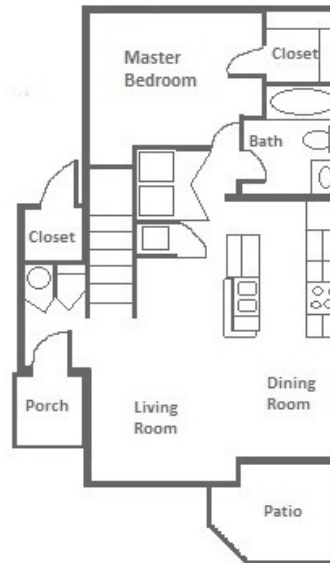

Apartment Features

- Featuring 3 Bdr Townhomes
- Fully Equipped Kitchens
- Energy Star Appliances
- Central A/C & Heating
- Washer & Dry Hookups
- Patios/Balconies
- Private Locking Storage
- Carpet/Vinyl
- Window Coverings
- Water & Trash Removal Incl

3 Bedroom/2 Bath Townhome
1200 sqft

Community Amenities

- Community Room
- On-Site Management
- Computer Room
- Off Street Parking
- Playground
- On-site laundry facility
- Picnic areas
- Exercise Room
- On-Site Management
- On-Site Maintenance